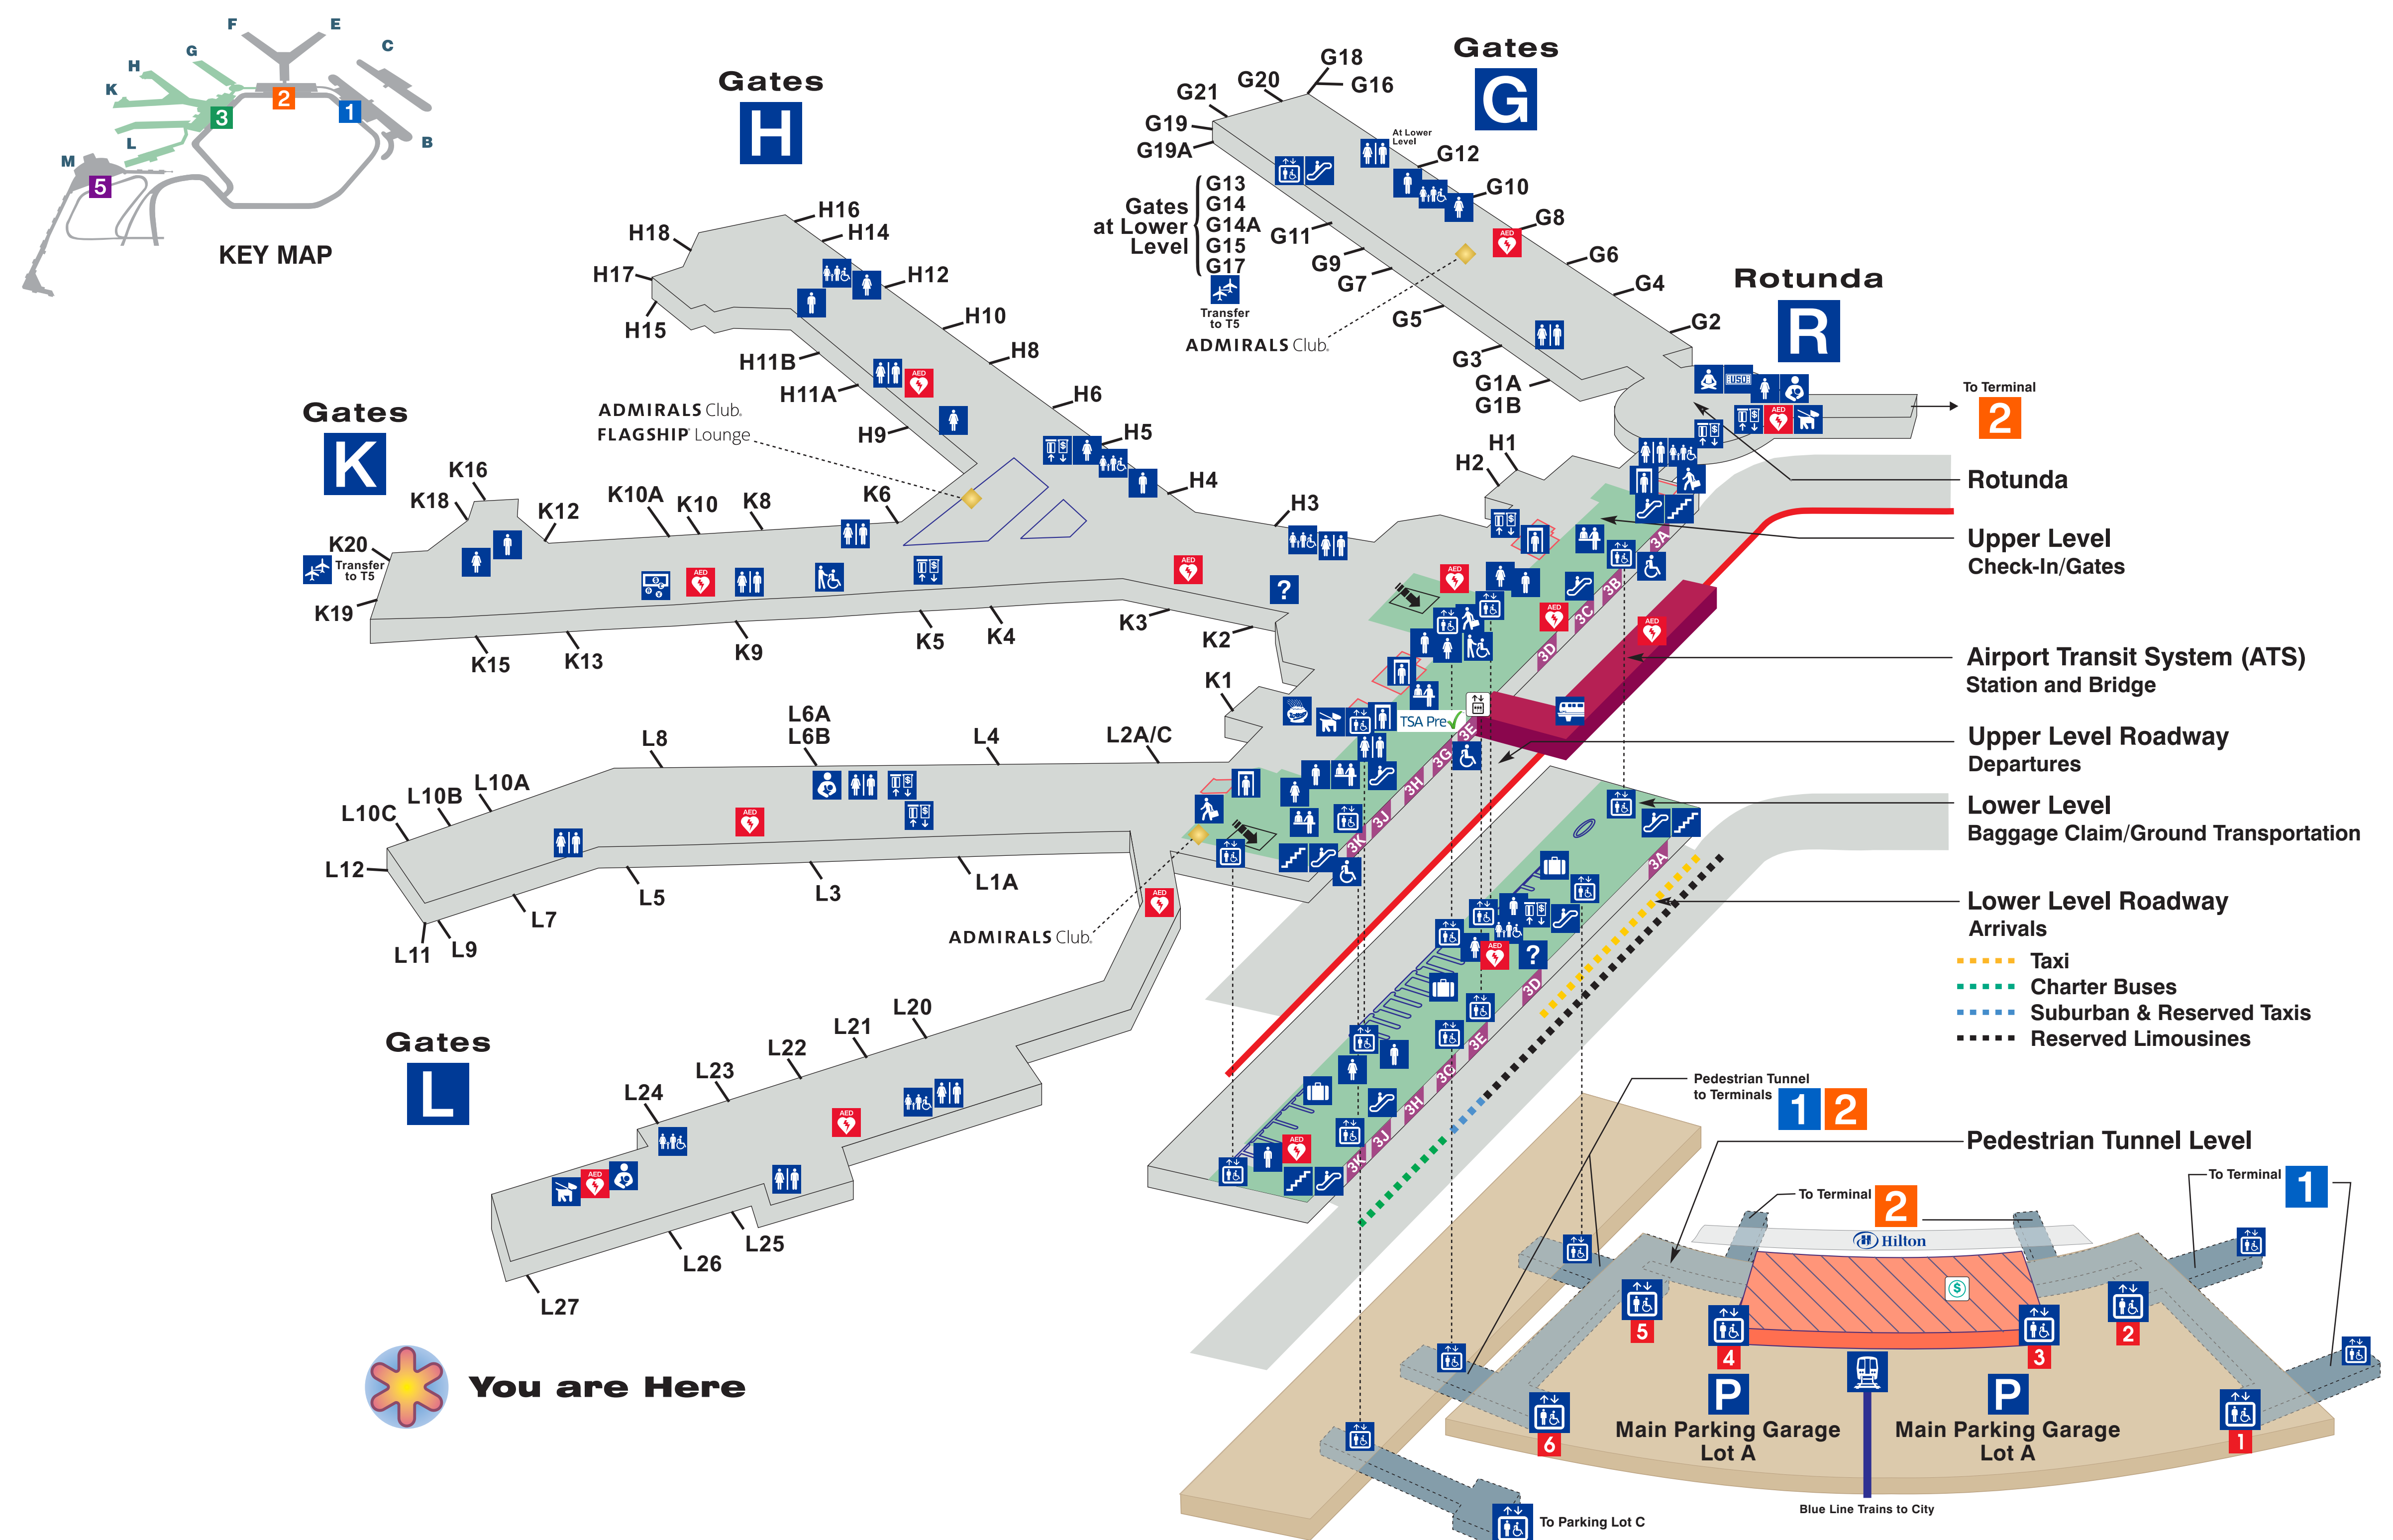

### MORE

Terminal Getaway Spa  
Health Club  
Yoga Room

H1 H6  
O'Hare Hilton Mezzanine Level  
T3 Mezzanine Level of Rotunda near G1

### PRE-SECURITY

Café Descartes  
CLEAR Lane  
Farmer's Fridge  
Hilton Hotel

Baggage Claim  
Ticketing/Pre Security  
Baggage Claim  
Between Main Garage  
and Domestic Terminals  
Baggage Claim

### SERVICES

ATM  
Mamava Lactation Pod  
Mother's Room  
Seaway Bank -  
Foreign Currency Exchange  
Travelers Aid  
USO

H2 H6 K4 L2, Rotunda near G1,  
Baggage Claim  
G12 K1 K5 K19 L24  
L6, Rotunda next to Yoga Room  
K10  
K2  
T3 Mezzanine Level of Rotunda near G1

## AIRLINE LOCATIONS Listed by Terminals

www.flychicago.com

EFFECTIVE 10.31.2024

- 1** • ANA (departures only)  
• Lufthansa (departures only)  
• United (domestic; international departures only)

- 2** Air Canada  
Alaska  
JetBlue Airways