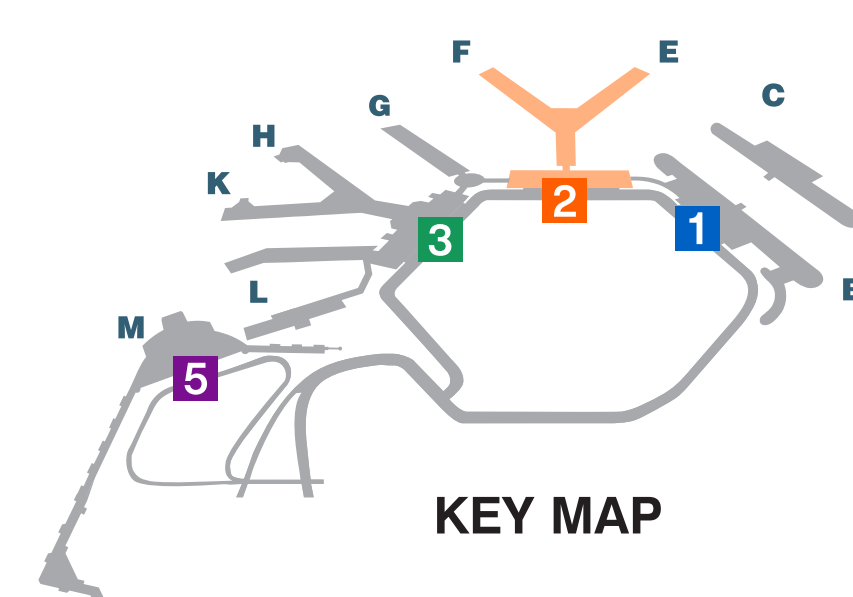

### SHOP

Barbara's Bookstore	E5
Coach	Main Hall
Duty Free Store	F5
Headphone Hub	Main Hall
Hoypoloi, An UnCommon Gallery	E5
Hudson News & Gifts	E6 F4 F9 F28
MAC	Main Hall
Sarah's Candies	F9
Sunglass Hut	F9

### MORE

Health Club	O'Hare Hilton Mezzanine Level
-------------	-------------------------------

### PRE-SECURITY

CLEAR Lane	Ticketing/Pre Security
Hilton Hotel	Between Main Garage and Domestic Terminals

### SERVICES

ATM	E5 F1 F11, T2 Upper level before security, Baggage Claim
Mamava Lactation Pod	E1, F1 near Family Lounge
Mother's Room	Crossover between Gates E5 & F9
Seaway Bank - Foreign Currency Exchange	F1
Travelers Aid	F4, T2 Main Hall
USO	T2 Mezzanine Level (Pre security)