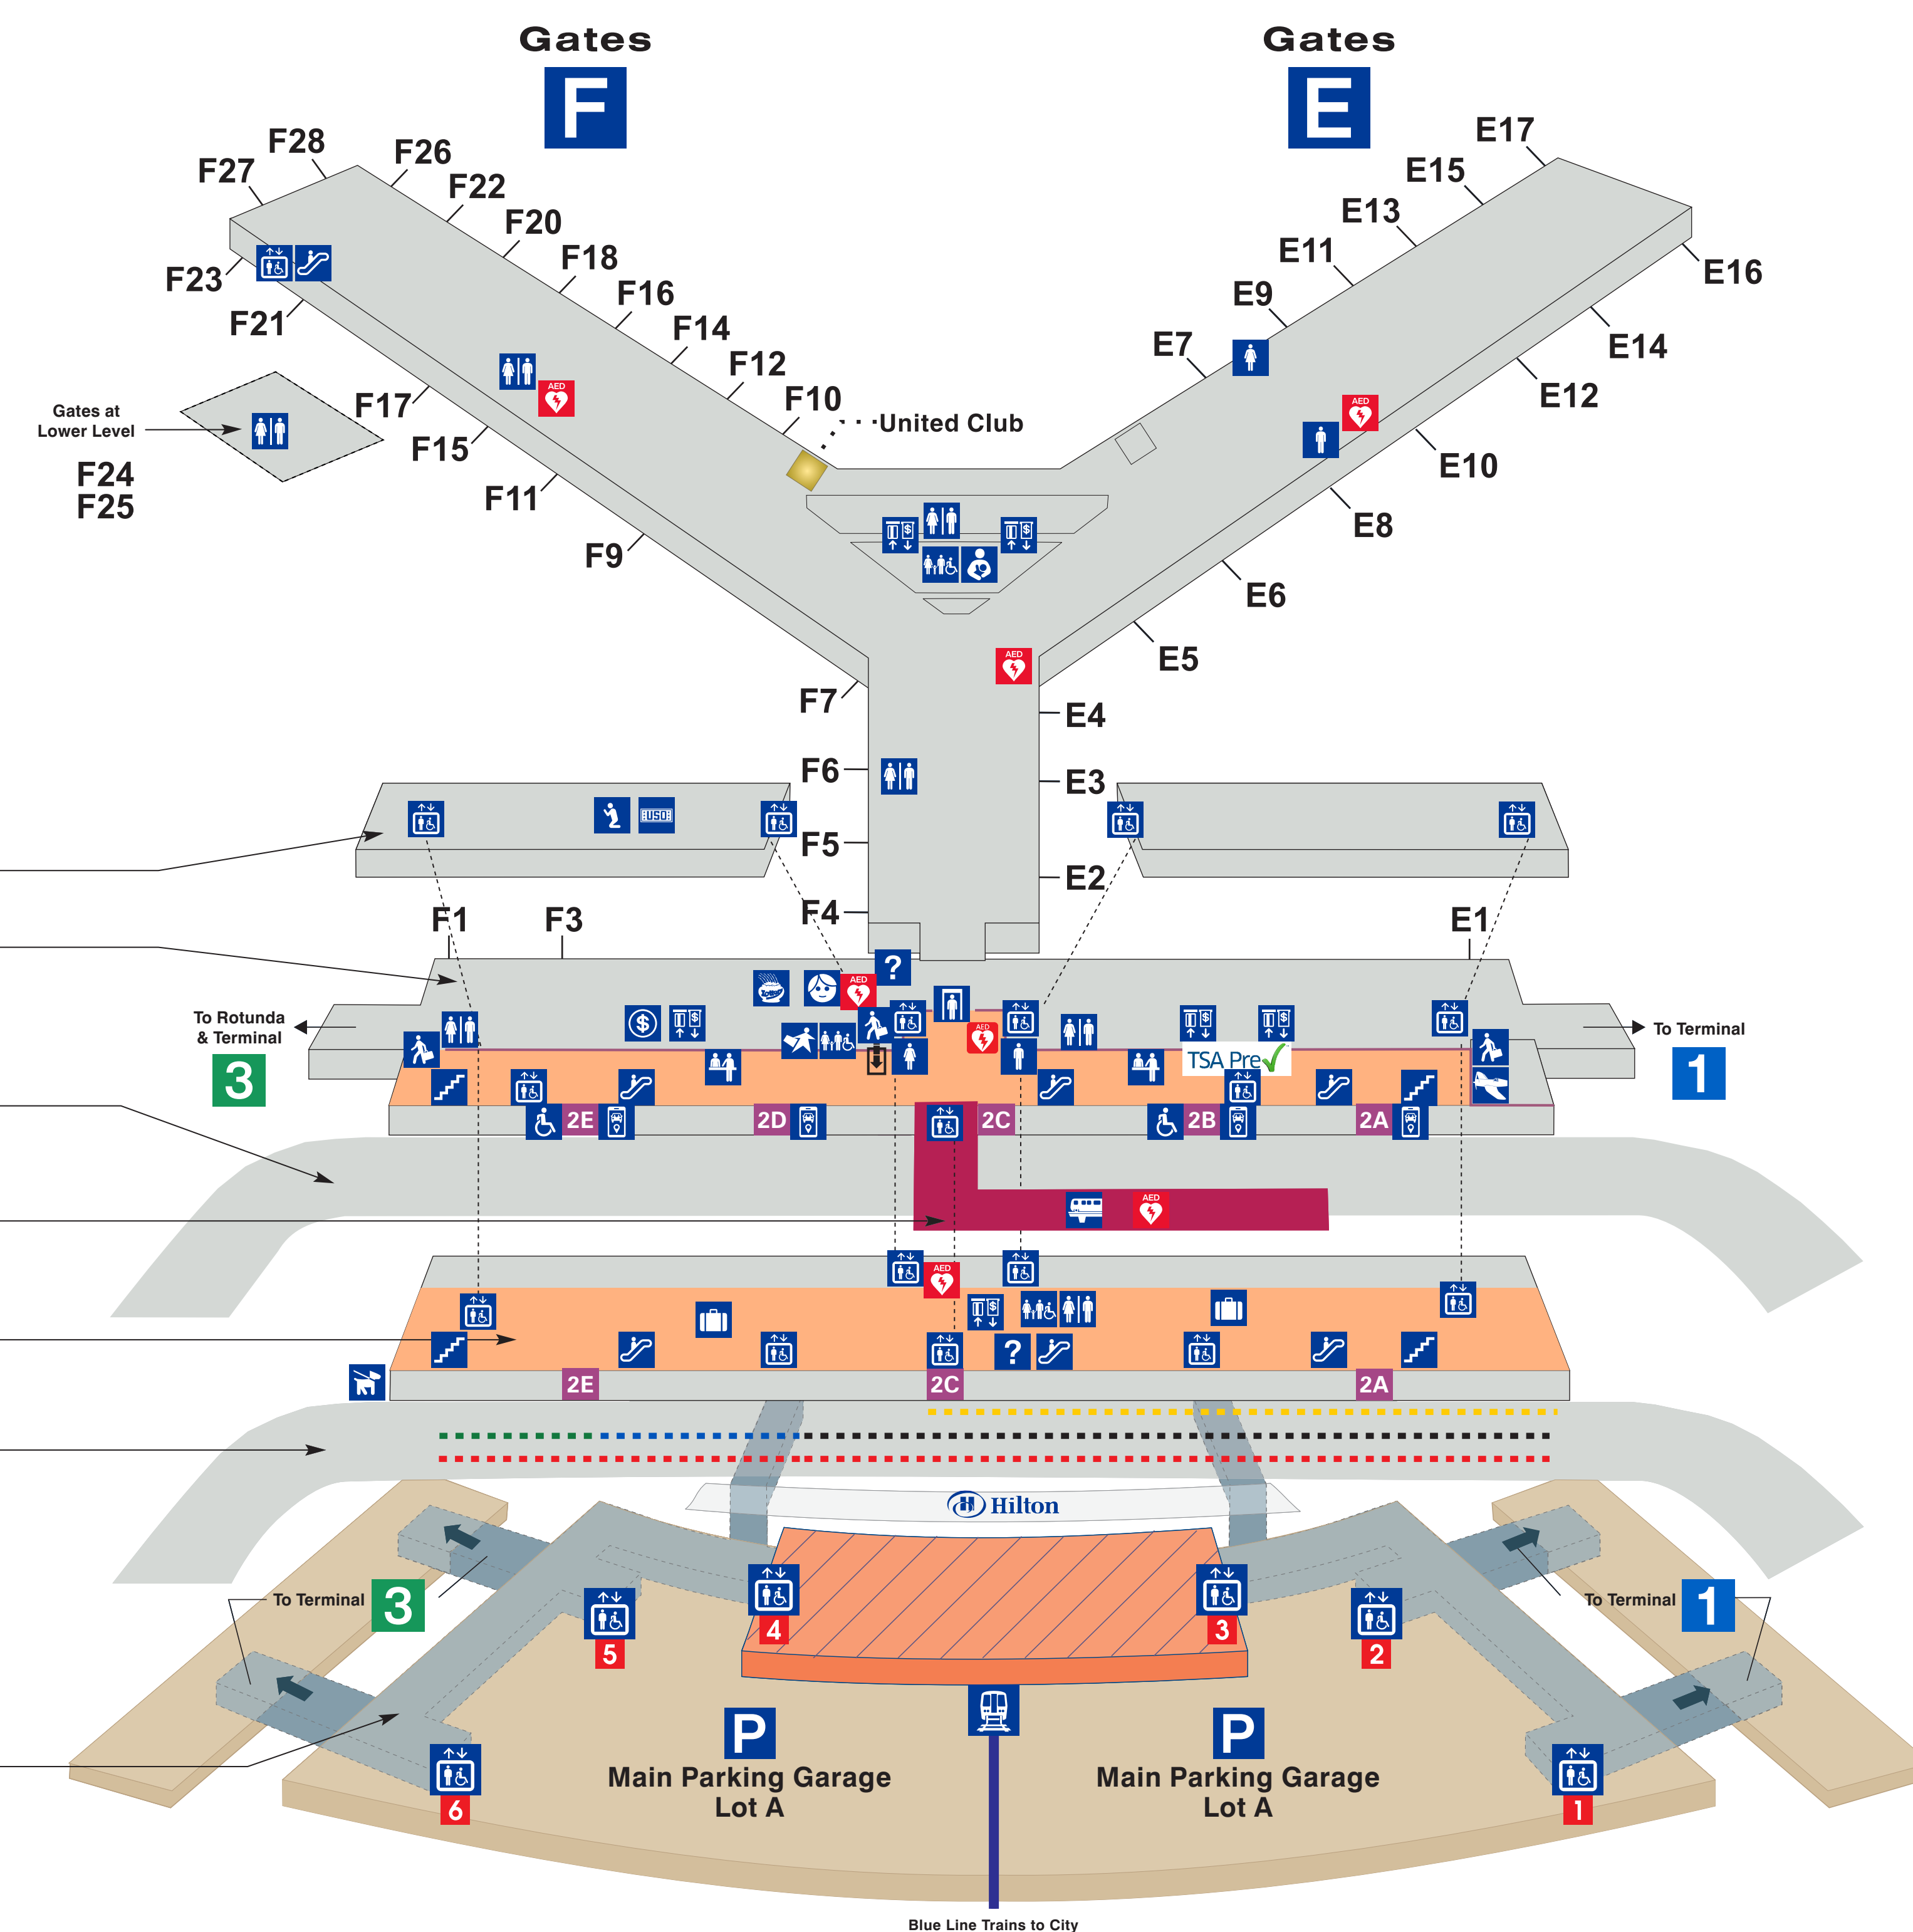

### EAT

Auntie Anne's	E4
Brioche Dorée	F19
Carry Out Carry On	E2
Chili's Too	F9
CIBO Express Gourmet Market	E1
Connect to Chicago Bar	F3
Dunkin' Donuts	F9
Eat Well. Travel Further.	F20
Home Run Inn Pizza	E5
La Tapenade Mediterranean Café	E9
McDonald's	F7
Nuts on Clark	E4
Sky Bridge Bar & Grill	F15
Stanley's Blackhawks Kitchen & Tap	E5
Starbucks Coffee	E2 E11
Summer House Santa Monica	Main Hall
Wicker Park Seafood & Sushi Bar	Main Hall

### MORE

Health Club	O'Hare Hilton Mezzanine Level
-------------	-------------------------------

### PRE-SECURITY

CLEAR Lane	Ticketing/Pre Security
Hilton Hotel	Between Main Garage and Domestic Terminals

### SERVICES

ATM	E5 F1 F11, T2 Upper level before security, Baggage Claim
Mamava Lactation Pod	E1, F1 near Family Lounge
Mother's Room	Crossover between Gates E5 & F9
Seaway Bank - Foreign Currency Exchange	F1
Travelers Aid	F4, T2 Main Hall
USO	T2 Mezzanine Level (Pre security)