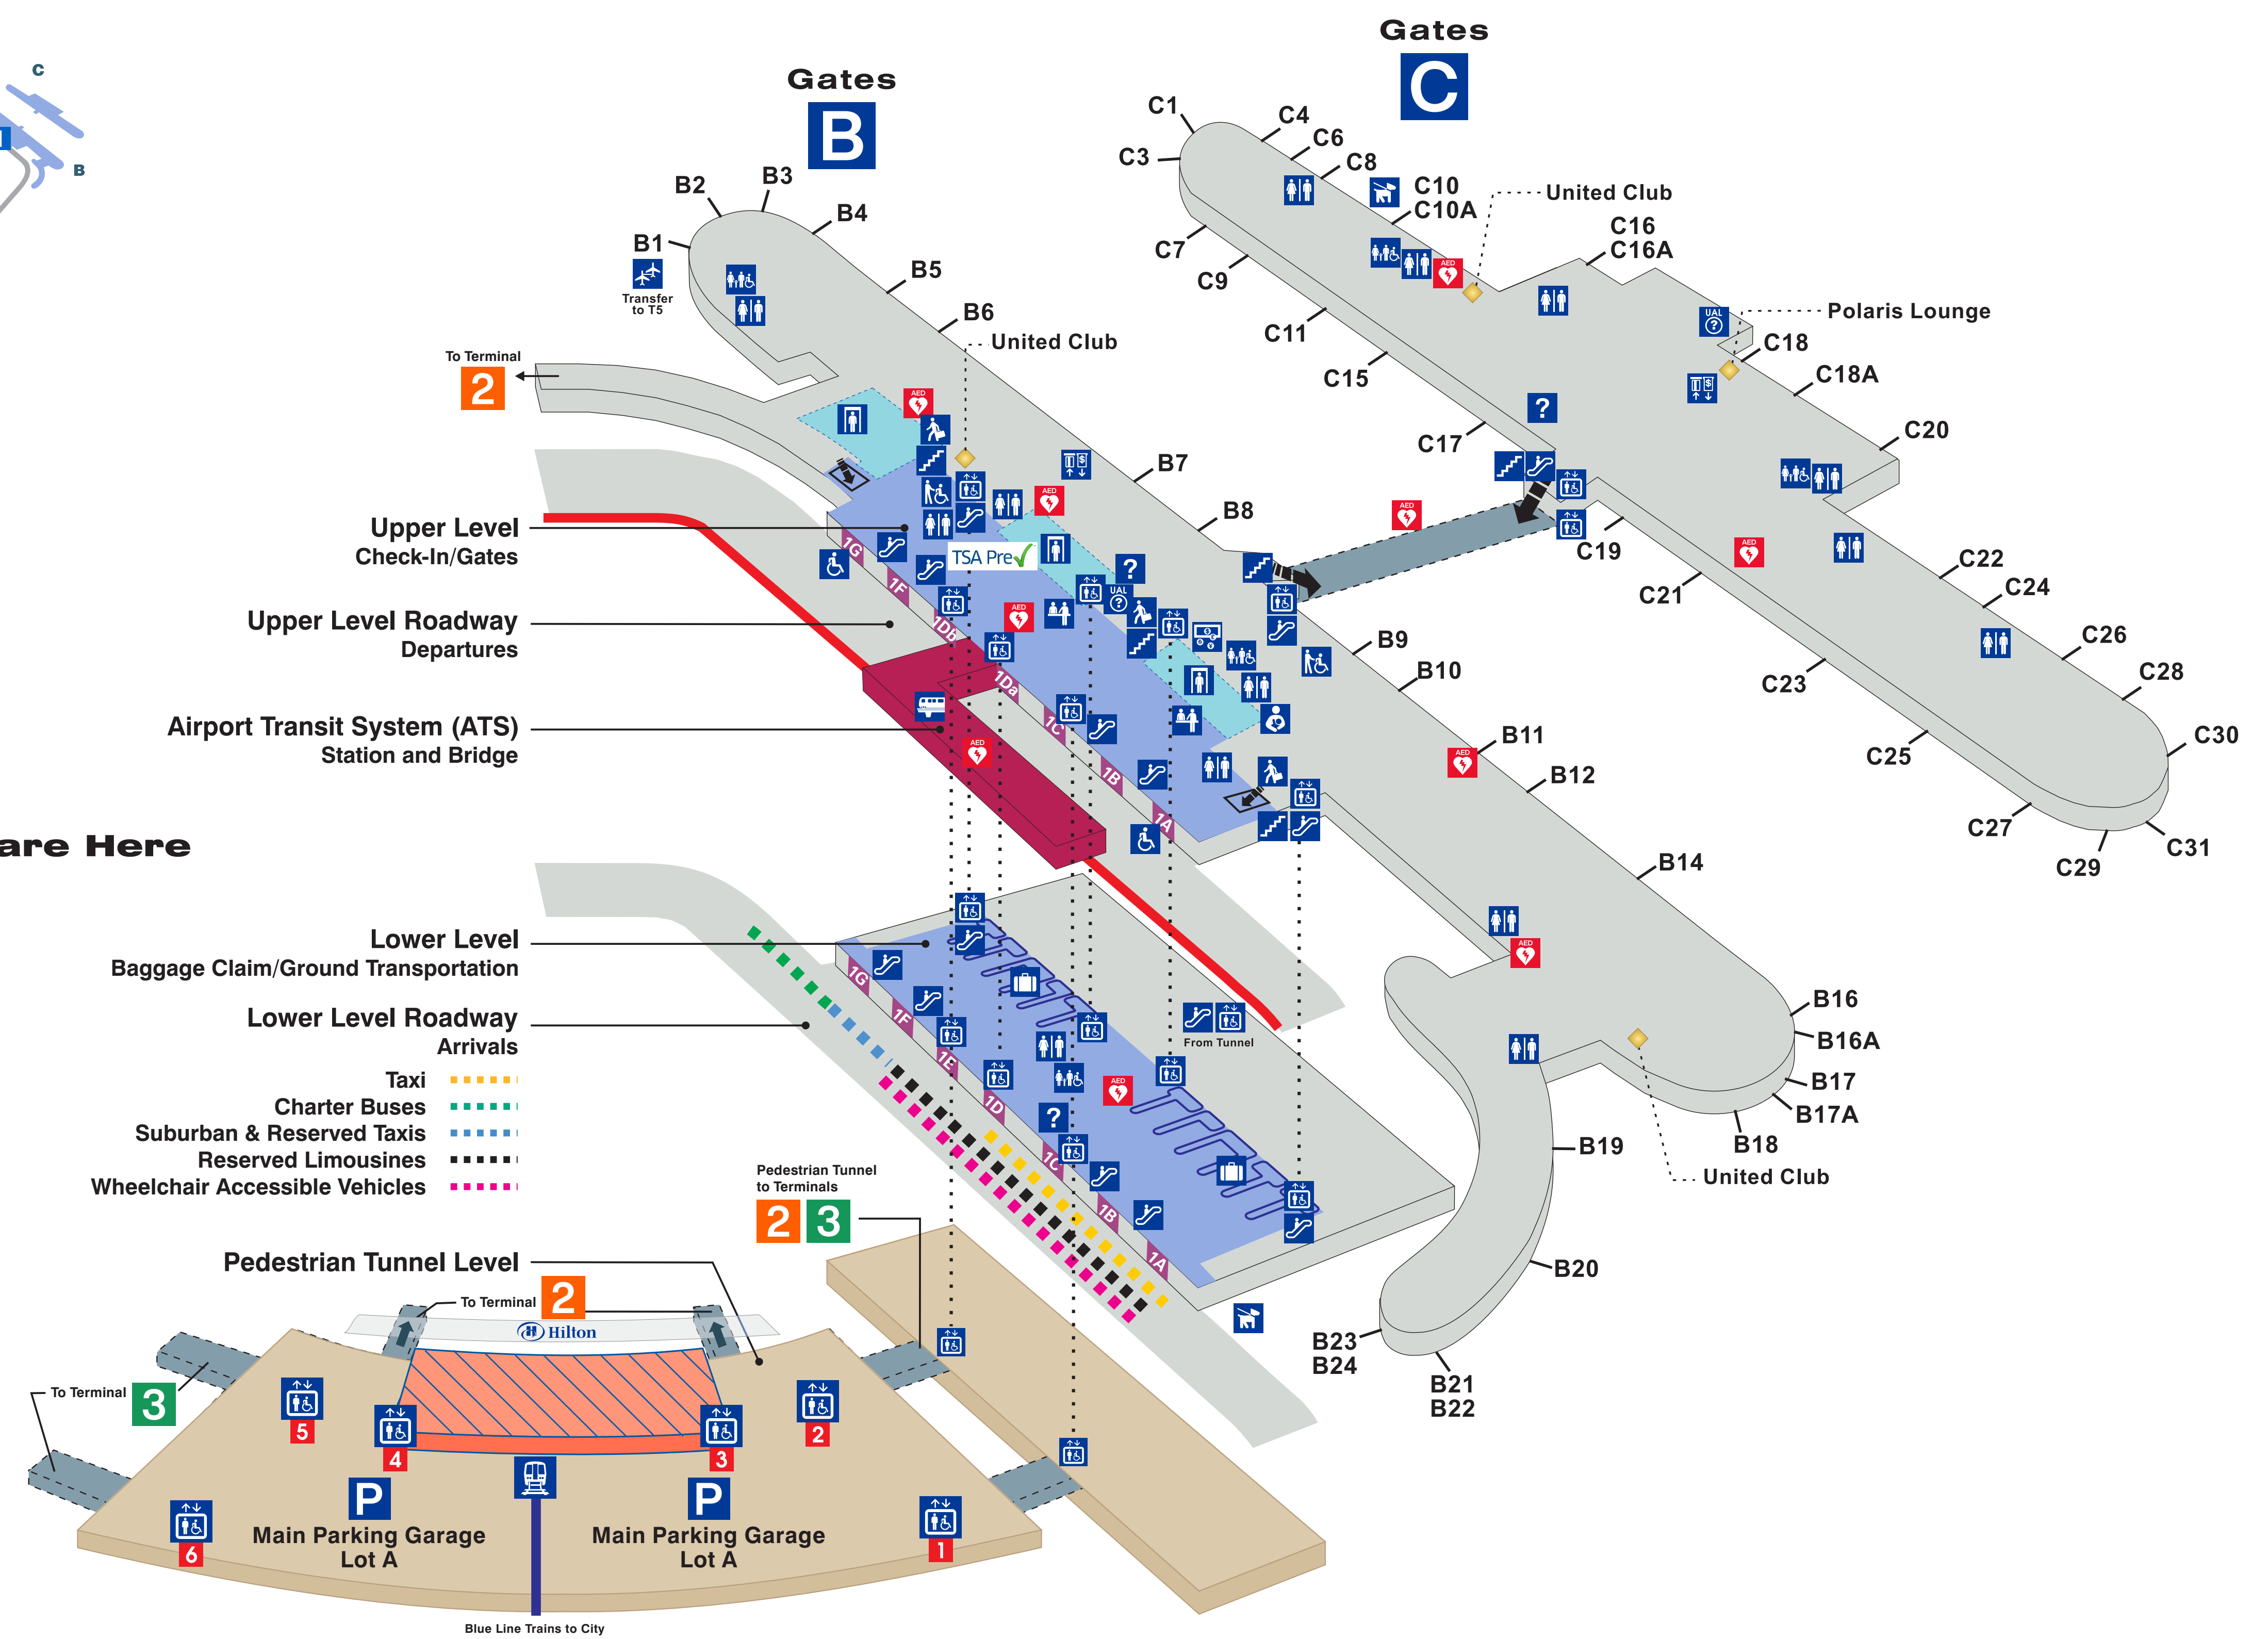

SHOP

Barbara's Bookstore	B10 C15
Brookstone	C11
CNN Newsstand Chicago	B9
Duty Free Store	B9 C17
Field Museum	B8
Hippoloi, An UnCommon Gallery	B6
Hudson News & Gifts	B4 B10 B14 B18 B20 C8 C18 C21 C22 C23
Hudson Non Stop	B6
InMotion	B7
Johnston & Murphy	B6
Oakley	B8
Spirit of the Red Horse	C21
Sunglass Hut	C9
Terminal Getaway Spa	B12
Vosges Haut-Chocolat	B6

MORE

Health Club	O'Hare Hilton Mezzanine Level

PRE-SECURITY

Brioche Dorée	Ticketing/Pre Security
Ciao Gourmet Market	Baggage Claim
CLEAR Lane	Ticketing/Pre Security
Hilton Hotel	Between Main Garage and Domestic Terminals

SERVICES

ATM	B9 C18, T1 Upper level before security, Baggage Claim
Mamava Lactation Pod	B7 C11 C23
Mother's Room	B10
Seaway Bank - Foreign Currency Exchange	B9 C18
Shoe Hospital	B10
Travelers Aid	B8-Mobile Desk Station C18

You are Here

AIRLINE LOCATIONS Listed by Terminals

www.flychicago.com
EFFECTIVE 10.31.2024

1. **1** • ANA (departures only)
   • Lufthansa (departures only)
   • United (domestic; international departures only)

1. **2** Air Canada
   Alaska
   JetBlue Airways

1. **3** Aer Lingus
   • American (domestic; international departures only)
   • British Airways (departures only)
   • Contour Airlines
   • Denver Air/Key Lime
   • Iberia (departures only)
   • Japan Airlines (JAL) (departures only)
   • Southern Airways Express
   • Spirit Airlines

1. **5** AeroMexico
   Air France
   Air India
   Air New Zealand
   Air Serbia
   • American (international arrivals only)
   • ANA (arrivals only)
   • Austrian Airlines
   • British Airways (arrivals only)
   • Cathay Pacific
   • China Eastern
   • Connect Airlines
   • Copa Airlines
   • Delta

1. Emirates
   Ethiopian
   Etiihad Airways
   EVA Air
   Finnair
   Frontier
   • Iberia (arrivals only)
   • Icelandair
   • ITA Airways
   • Japan Airlines (JAL) (arrivals only)
   • KLM Royal Dutch
   • Korean Air
   • LOT Polish Airlines
   • Lufthansa (arrivals only)

1. Qatar Airways
   Royal Jordanian
   SAS
   Southwest
   • Spirit Airlines (international arrivals only)
   • Sun Country
   • SWISS
   • TAP Air Portugal
   • Turkish Airlines
   • United (international arrivals only)
   • VivaAerobus
   • Volaris
   • WestJet

• Airlines with international arrivals in Terminal 5

The Bus Shuttle Center has ceased operations. For Hotel Shuttles and Off-Site Parking Shuttles, please proceed to Terminal 2, Lower Level Arrival Lanes. For Regional Buses, please connect to the Multi-Modal Facility aboard the Airport Transit System (ATS).

PASSENGER SERVICES

?	Airport Information	Escalators	Ticket Counter
♿	All Gender Toilet	Exit	Toilets
AED	Automated External Defibrillator Unit (AED)	Foreign Currency Exchange	Transfer to Terminal 5 at Gates B1, G17 & K20
ATM	Automated Teller Machine (ATM)	Mother's Room/Lactation Pod	Travelers Aid (773)894-2427
🧳	Baggage Claim	ORD Family Lounge (Terminal 2, Main Hall)	TSA Pre-Check
✈️	Butch O'Hare Plane Exhibit (Terminal 2, Main Hall)	Security Checkpoint	USO (Terminal 2, Mezz & Terminal 3, Rotunda Mezz)
🏛️	Chapel (Terminal 2, Mezzanine)	Service Animal Relief Area (Terminal 1, Lower Level & Gate C10 Terminal 3, Rotunda & Gate K1)	Wheelchair Drop-Off
1A	Door/Vestibule	Service Area Wheelchair Assistance Contact Airlines	Yoga Room (Terminal 3, Rotunda Mezz)
🚶	Elevators	Stairs	

GROUND TRANSPORTATION

🚏	Airport Transit System (ATS)	🚌	Pace Bus at Multi-Modal Facility (847)364-7223
🚗	Auto Pound on Bessie Coleman Dr. (773)686-2958	P	Parking
🚊	Blue Line Trains to City	🚶	Parking Elevator Center
📞	Cell Phone Lot 560 N. Bessie Coleman Dr. at Multi-Modal Facility	🚗	Regional Buses at Multi-Modal Facility
🚗	Kiss 'n Fly at Multi-Modal Facility	🚗	Rental Cars at Multi-Modal Facility
🚗	Limo	🚗	Rideshare Pickup (Terminal 2, departure level)
🚊	Metra O'Hare Station on Zemke & Mannheim Rds.	🚗	Taxi

SPECIAL NUMBERS